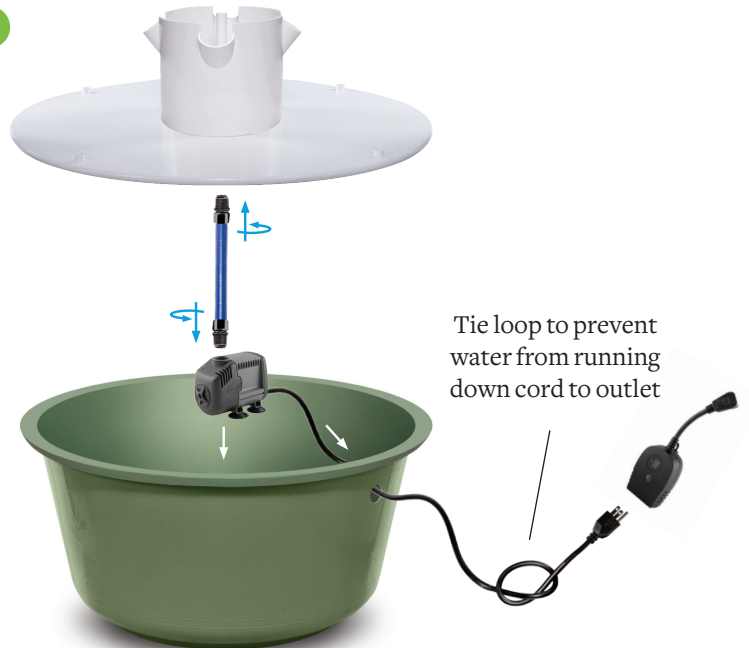

**TOWER COMPONENTS**

Reservoir Base

Reservoir Lid

Tower Sections (x4)

Shower Cap & Lid

Pump

Timer

Swivel Hose

Access Port Lid

Support Rods (x2)

Wingnuts (x4)

Washers (x4)

**GROWING & MAINTENANCE**

Germination Tray

Rockwool Cubes

Starter Seed Packs

Vermiculite

Net Pots

Mineral Blends A & B

pH Kit

Measuring Cup

Drain Pipe  
(Sold Separately)

# TOWER ASSEMBLY

1

2

**DO NOT** plug in pump until assembly is complete and reservoir has been filled

3

4

5

Refer to Growing Guide for additional instructions and to start growing.