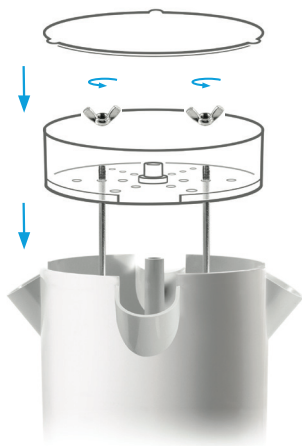

**TOWER COMPONENTS**

Reservoir Base

Reservoir Lid

Tower Sections (x4)

Shower Cap & Lid

Pump

Timer

Swivel Hose

Vermiculite

Net Pots

Mineral Blends A & B

pH Kit

Measuring Cup

Drain Pipe  
(Sold Separately)

# TOWER ASSEMBLY

1

2

**DO NOT** plug in pump until assembly is complete and reservoir has been filled

3

4

5

Refer to Growing Guide for additional instructions and to start growing.