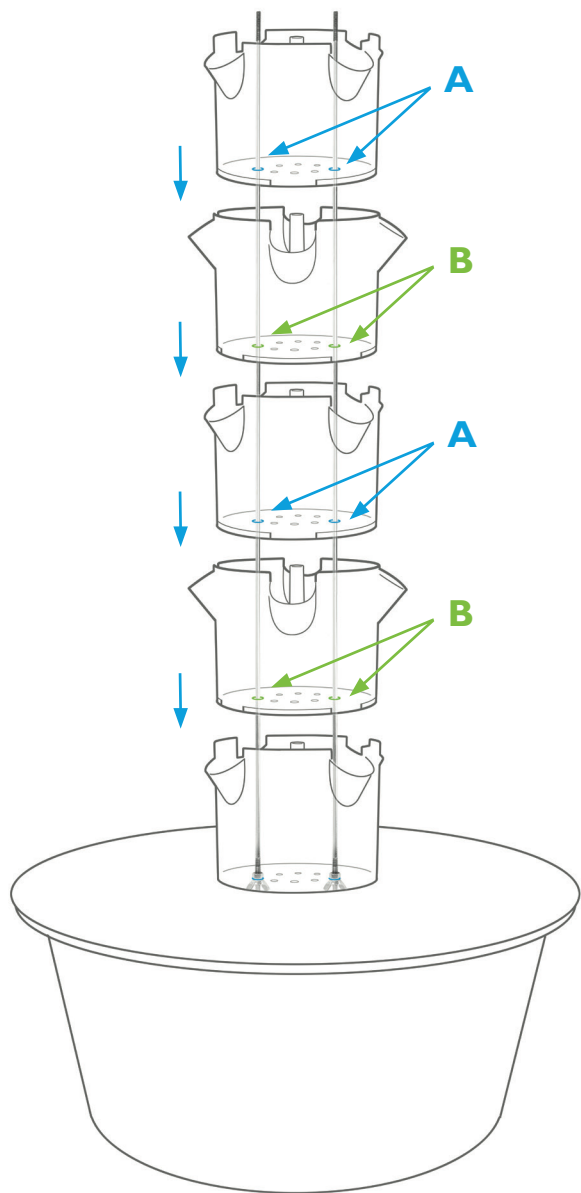

**TOWER COMPONENTS**

Reservoir Base

Reservoir Lid

Tower Sections (x4)

Shower Cap & Lid

Pump

Timer

Swivel Hose

Access Port Lid

Support Rods (x2)

Wingnuts (x4)

Washers (x4)

**GROWING & MAINTENANCE**

Germination Tray

Rockwool Cubes

Starter Seed Packs

Vermiculite

Net Pots

Mineral Blends A & B

pH Kit

Measuring Cup

Drain Pipe  
(Sold Separately)

# TOWER ASSEMBLY

1

2

**DO NOT** plug in pump until assembly is complete and reservoir has been filled

3

4

5

Refer to Growing Guide for additional instructions and to start growing.