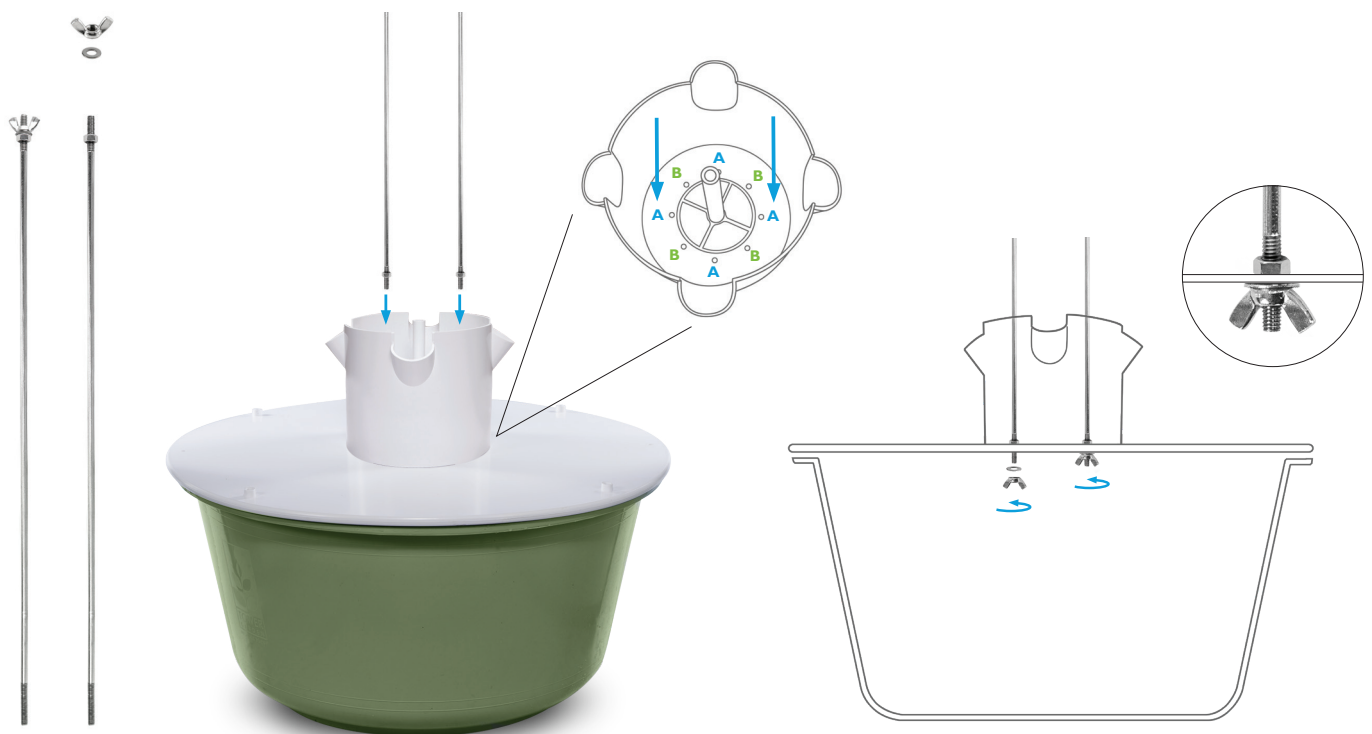

**TOWER COMPONENTS**

Reservoir Base

Reservoir Lid

Tower Sections (x4)

Shower Cap & Lid

Pump

Timer

Swivel Hose

Vermiculite

Net Pots

Mineral Blends A & B

pH Kit

Measuring Cup

Drain Pipe  
(Sold Separately)

# TOWER ASSEMBLY

1

2

**DO NOT** plug in pump until assembly is complete and reservoir has been filled

3

4

5

Refer to Growing Guide for additional instructions and to start growing.